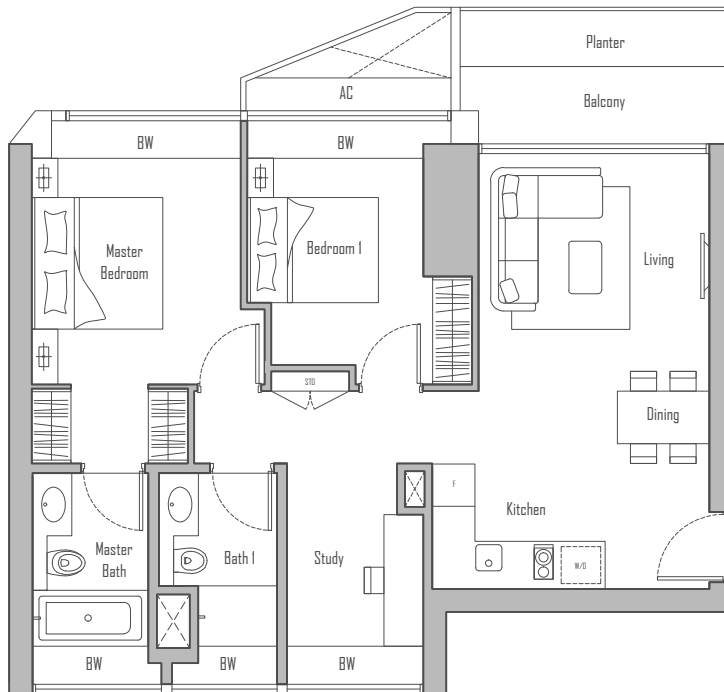

# 2 - BEDROOM + STUDY

## TYPE BS3

98 sqm / 1055 sqft

#09-23 to #23-23

#25-23 to #33-23