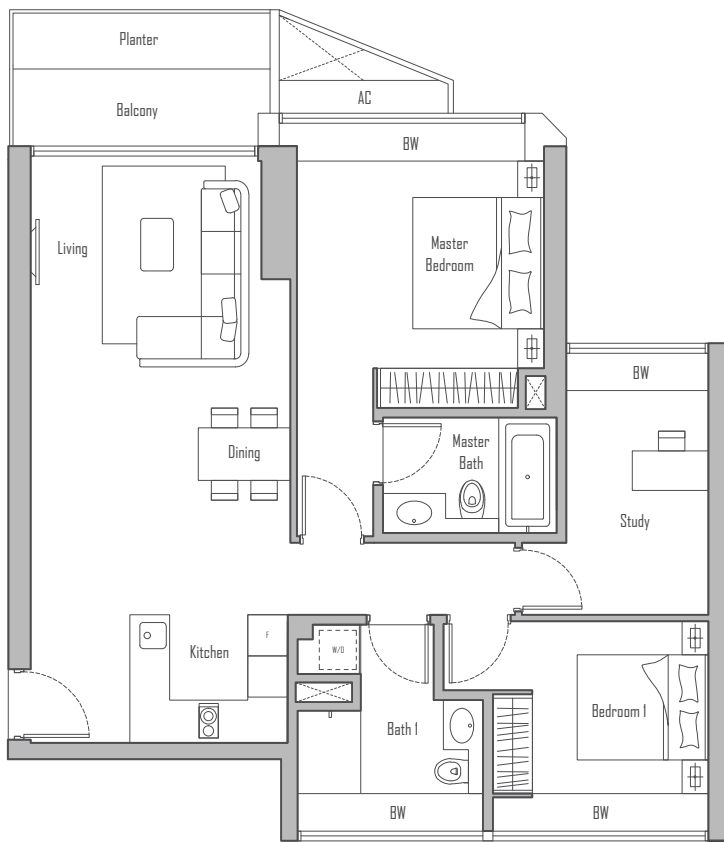

# 2 - BEDROOM + STUDY

## TYPE BS4

112 sqm / 1206 sqft

#36-12 to #51-12