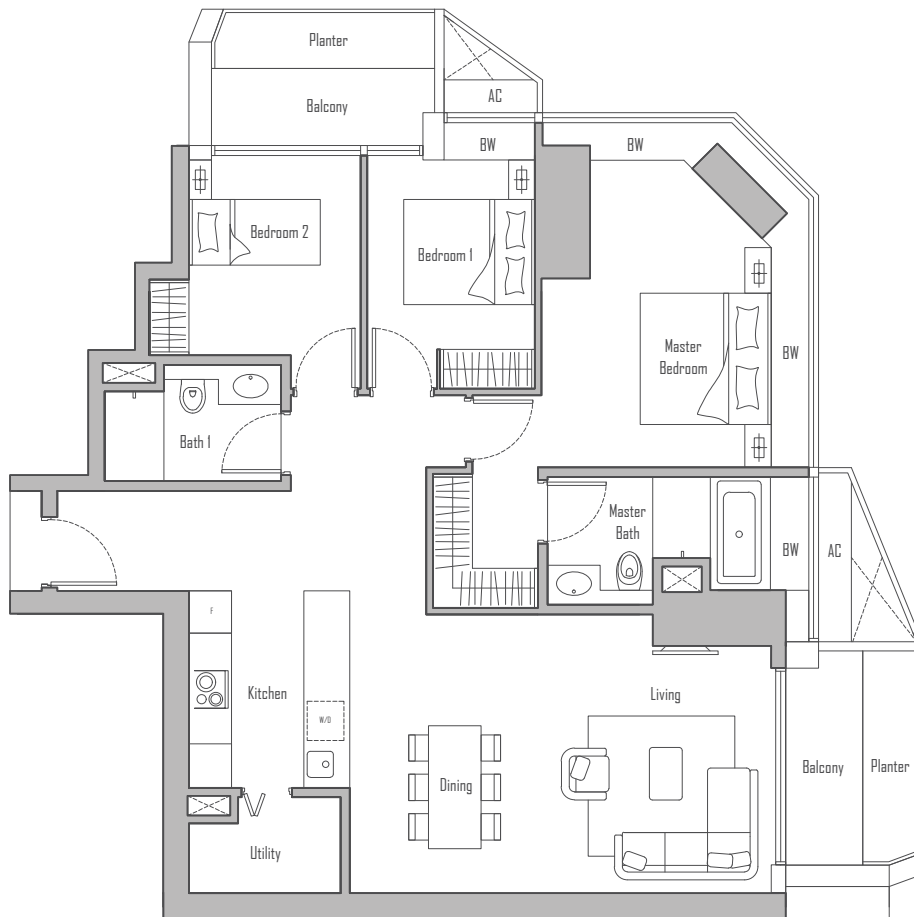

3 - BEDROOM

TYPE C1

142 sqm / 1528 sqft

#09-18 to #23-18

#25-18 to #33-18